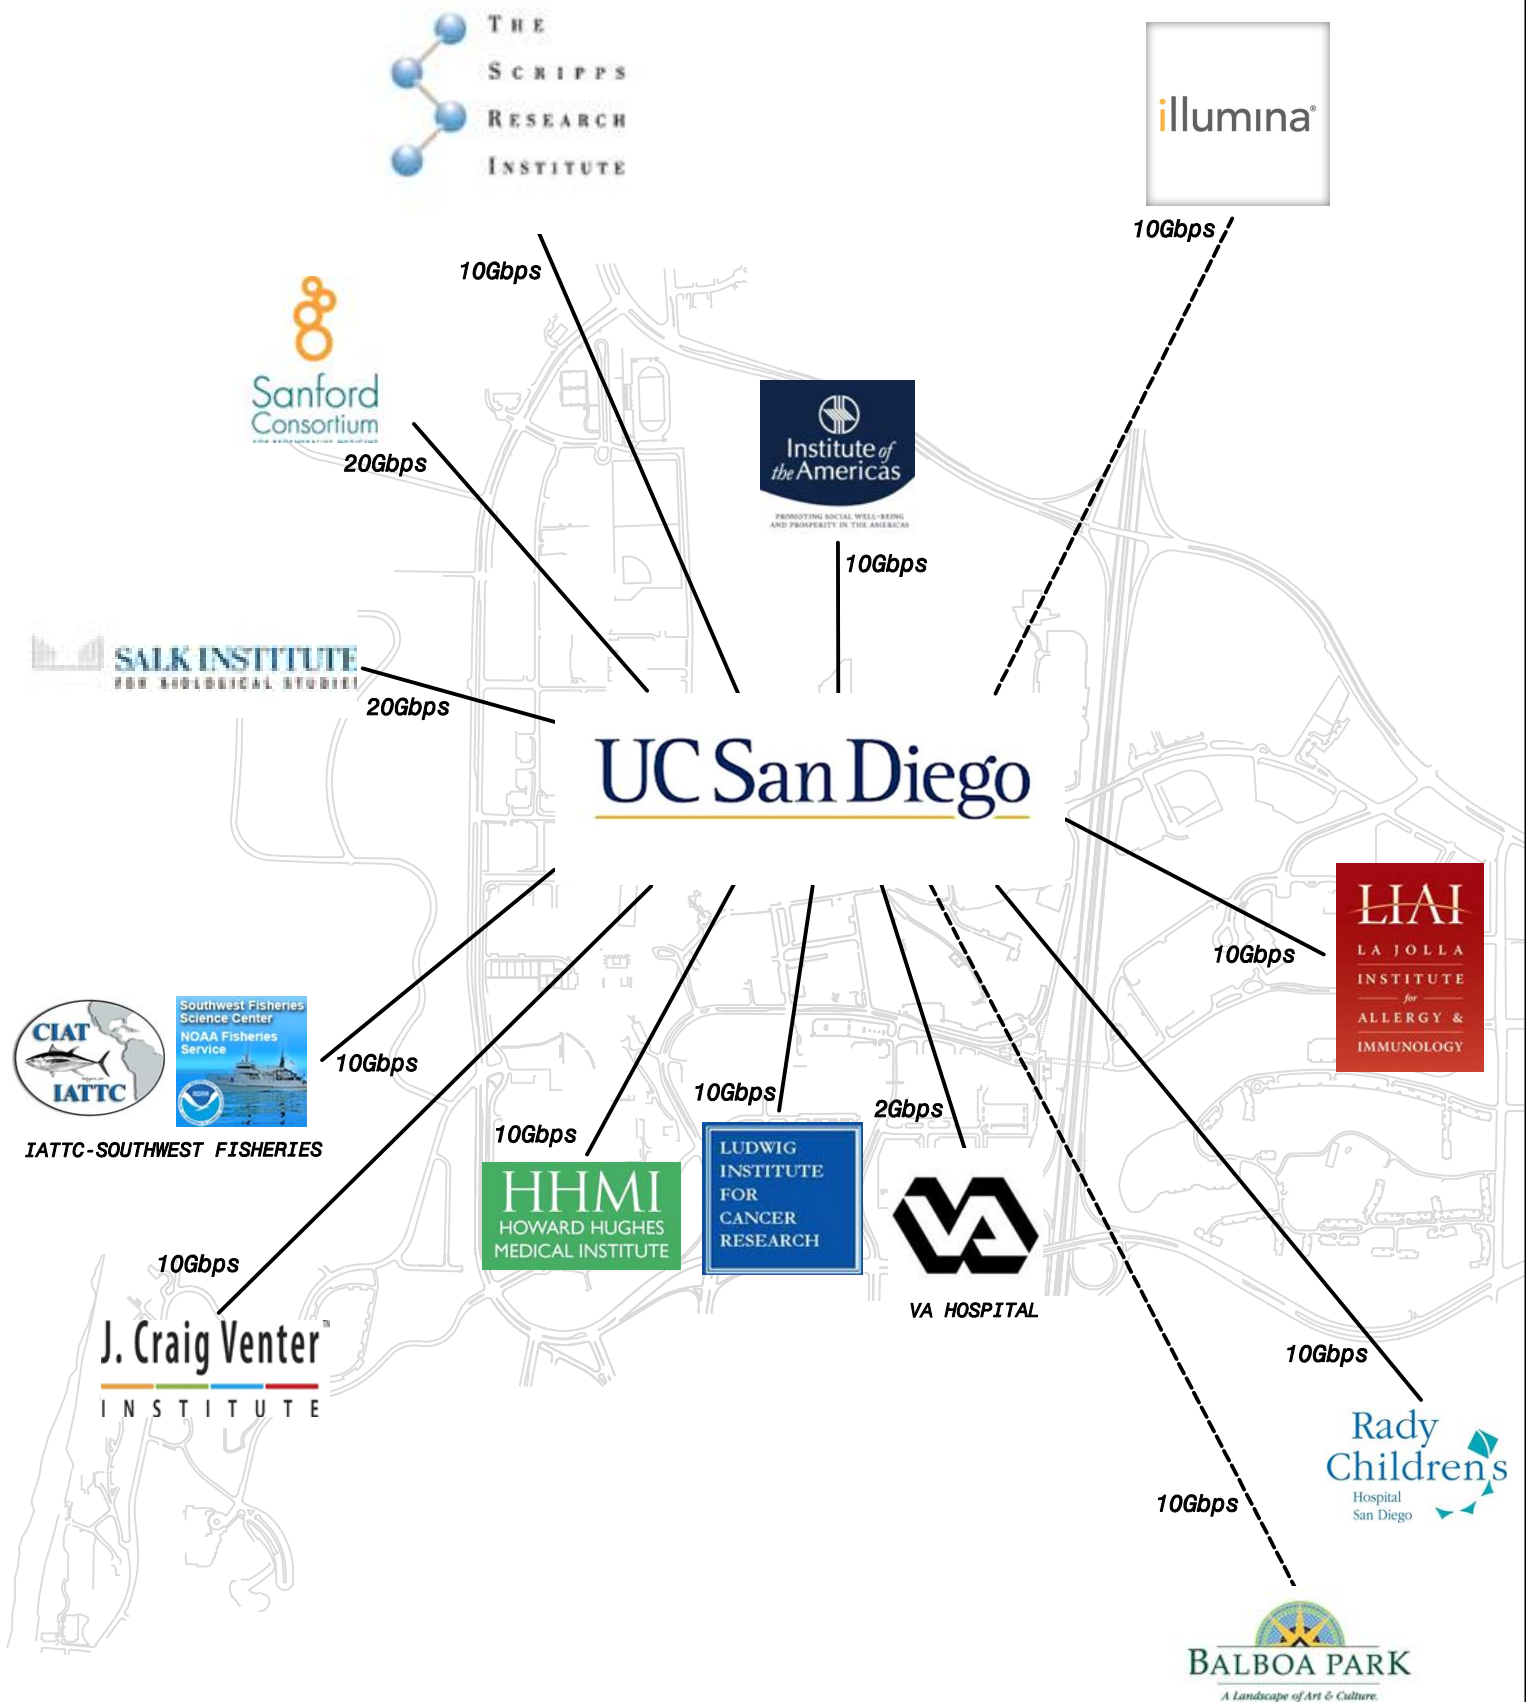

# UC San Diego High Performance Research Partner Network

 Existing connection  
 Proposed connection

Last Updated June 25, 2015